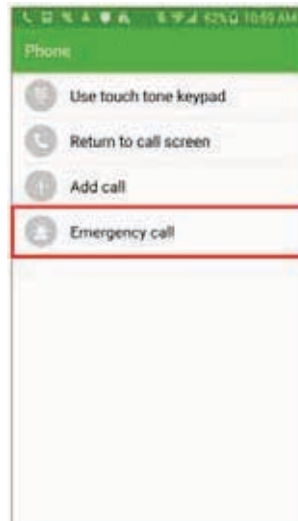

Voice Call

- Emergency call button has been added.
- Various call performance improvements.