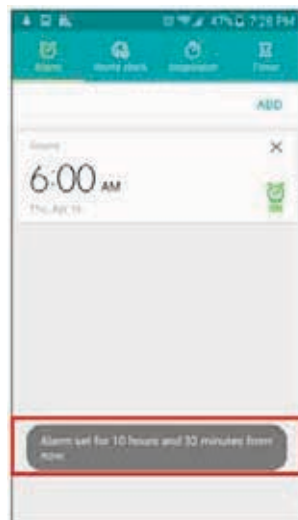

# SAMSUNG GALAXY S 6 EDGE

## Voice Call (HD Voice)

- 'Add Call' button has been moved to app bar beside MORE.
- Bluetooth button has been moved from MORE to on-screen.

## Voice Call

- Emergency call button has been added.
- Various call performance improvements.

## Clock

- A popup message is provided of remaining time for next alarm.