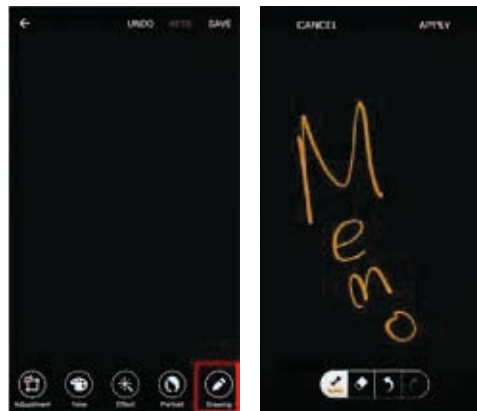

For step-by-step instructions on how to perform the download, please visit www.vzw.com/galaxys6edgesupport