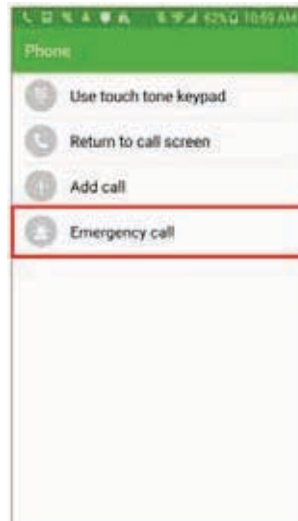

Android Lollipop operating system update for your SAMSUNG GALAXY S[®] 6 EDGE

Software Version: LRX22G.G925VVRU1AOE2

Verizon Wireless is excited to announce a new software update for the Samsung Galaxy S 6 Edge. This update brings Android™ 5.0 Lollipop to your phone along with other improvements.

Samsung Galaxy S 6 Edge

Photo Editor

- Drawing feature has been added to Photo Editor

For step-by-step instructions on how to perform the download, please visit www.vzw.com/galaxys6edgesupport

SAMSUNG GALAXY S 6 EDGE

Voice Call (HD Voice)

- 'Add Call' button has been moved to app bar beside MORE.
- Bluetooth button has been moved from MORE to on-screen.

Voice Call

- Emergency call button has been added.
- Various call performance improvements.

Clock

- A popup message is provided of remaining time for next alarm.

Additional Enhancements:

- Location Icon
 - Location icon is now on the right side (system side) of the status bar.
 - Icon is static.
- Conference Calls
 - Hide/Show button has been added.
 - Mute and Speaker buttons added on-screen when manager screen is shown.
 - 'Drop' text is added to individually drop a call from conference.
- 'No Internet Connection' pop up has been removed.
- Google Wallet is now a preload in the application tray.
- Back key now works in Facebook app.
- If the user is placed on hold while on Video call, their camera buttons will grey out.
- Rejected call and auto-rejected call icons have been updated.
- 'Stop' button appears on app bar while device searches for nearby bluetooth connections. Once search is complete, it changes to 'Refresh'.