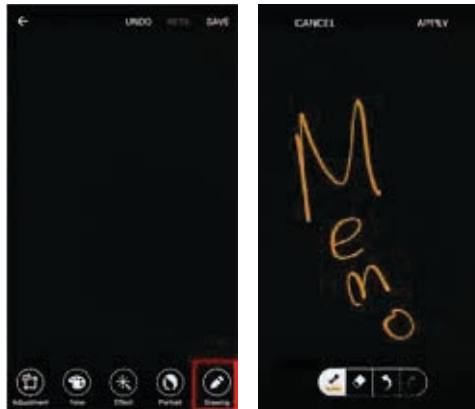

Android Lollipop operating system update for your SAMSUNG GALAXY S[®] 6 EDGE

Software Version: LRX22G.G925VVRU1AOE2

Verizon Wireless is excited to announce a new software update for the Samsung Galaxy S 6 Edge. This update brings Android™ 5.0 Lollipop to your phone along with other improvements.

Samsung Galaxy S 6 Edge

Photo Editor

- Drawing feature has been added to Photo Editor

For step-by-step instructions on how to perform the download, please visit www.vzw.com/galaxys6edgesupport

SAMSUNG GALAXY S 6 EDGE

Clock

- A popup message is provided of remaining time for next alarm.

Additional Enhancements:

- Location Icon
 - Location icon is now on the right side (system side) of the status bar.
 - Icon is static.
- Conference Calls
 - Hide/Show button has been added.
 - Mute and Speaker buttons added on-screen when manager screen is shown.
 - 'Drop' text is added to individually drop a call from conference.
- 'No Internet Connection' pop up has been removed.
- Google Wallet is now a preload in the application tray.
- Back key now works in Facebook app.
- If the user is placed on hold while on Video call, their camera buttons will grey out.
- Rejected call and auto-rejected call icons have been updated.
- 'Stop' button appears on app bar while device searches for nearby bluetooth connections. Once search is complete, it changes to 'Refresh'.

People Edge

- Visual cue for People Edge is provided in the home screen.