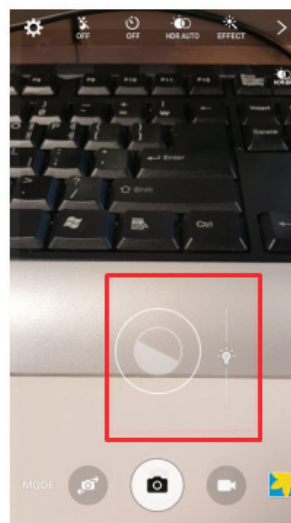

For step-by-step instructions on how to perform the download, please visit www.vzw.com/galaxys6edgesupport

Home Screen

- Added option to turn parallax “Wallpaper motion effect” Off if desired.

Lock Screen

- Added Live Wallpaper options for lock screen wallpaper.

Camera Exposure Value

- Added feature to allow Exposure value to be adjusted from within camera viewfinder. Exposure can be changed by pressing and moving slider up or down.