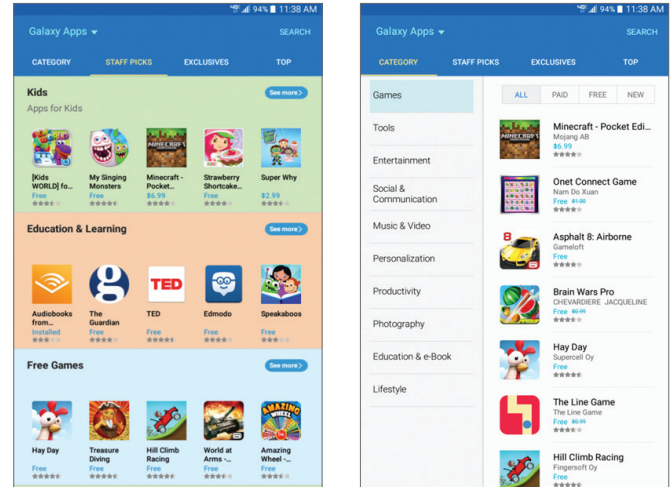

Samsung Galaxy Tab 4 8.0

The following improvement has been made:

- **Galaxy Apps Auto Install**
Triggers Galaxy Apps to install when user signs into Samsung Account for the first time.
- **Reactivation Lock (Setup Wizard)**
Prompts user to log into Samsung account and enable device protection.
- **Lollipop OS Updage**
New Material Design Improved UI
- **KNOX**
Updated from 2.2 to 2.4
- **Security**
Android security patches

For step-by-step instructions on how to perform the download, please visit www.vzw.com/Samsungtab48support

SAMSUNG GALAXY TAB 4 8.0

Galaxy Apps Auto Install

- The app store features hundreds of exclusive apps that allow users to easily customize their devices as well as offer exclusive access to Galaxy app promotions and discounts.