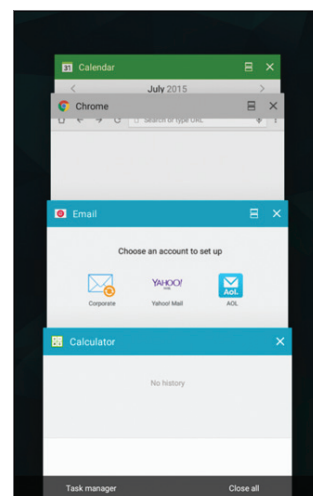

Material Design

- Android Lollipop brings the all-new material design, offering fluid animations, vivid colored-themes, and 3-D views for a more visually pleasurable experience.

For step-by-step instructions on how to perform the download, please visit www.vzw.com/Samsungtab48support

SAMSUNG GALAXY TAB 4 8.0

Lighter Color Theme

- Brighter look and feel, bold colors, and fluid animation inspired by material design.

Basic Interaction

- Bolder color, fluid animation effects, and interactions based on Lollipop.
- The on/off toggle button style updated based on material design.

Recently Used

- Now uses the parallax scrolling effect for easier access.
- Multi-window icons for ease-of-use during multi-tasking.

Floating Action Button

- Floating Action Buttons are added for ease of access on emphasized features, such as adding a new contact or calendar entry.