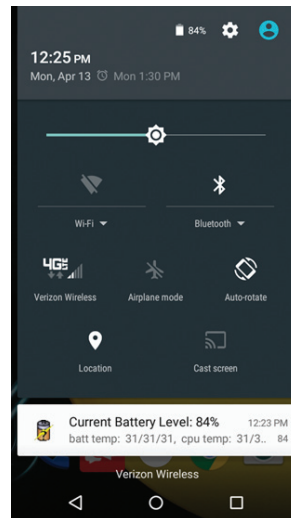

Android 5.1 software update for your MOTO E™

Software Version: 23.11.17.surnia_verizon.verizon.en.US vzw

Verizon Wireless is pleased to announce a software update to Android 5.1 Lollipop. This version brings Android beyond smartphones and tablets, allowing access to apps and Android services on other connected screens like TVs, cars and wearables. The new material design offers complex animations and 3-D views, 64-bit ABI support and improved runtime.

MOTO E

UI Improvements

- Volume settings panel icons added to match icons in status bar.
- Quickly select different WiFi accessory or Bluetooth devices with the added pull-down controls.
- Minimum swipe distance increased to reduce accidental interactions if Ambient Display is enabled.