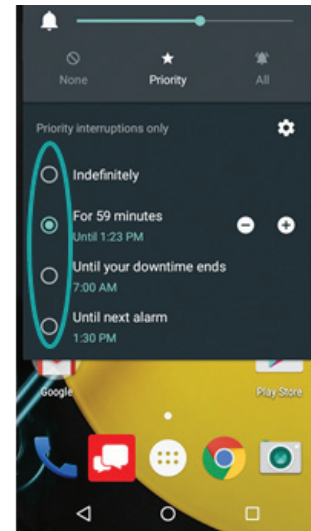

MOTO E

UI Improvements

- Volume settings panel icons added to match icons in status bar.
- Quickly select different WiFi accessory or Bluetooth devices with the added pull-down controls.
- Minimum swipe distance increased to reduce accidental interactions if Ambient Display is enabled.

For step-by-step instructions on how to perform the download, please visit www.vzw.com/motoesupport

New Interruption Controls

Use the new interruption volume control settings to prevent missed alarms.

- Block interruptions until your next alarm
 - Available when next scheduled alarm is within 12 hours
- Enter a scheduled downtime early
 - Available when the next scheduled downtime within four hours

Notification Volume Control Access

- Change notification volume while media is playing by selecting new bell icon to show notification volume controls.

Factory Reset Protection

- Lost or stolen devices remain unlocked until the Google account on phone is signed into, even if reset to factory settings. Note that a Google account must be on this device.
- Reduces smartphone theft by preventing unauthorized reactivation of stolen device.