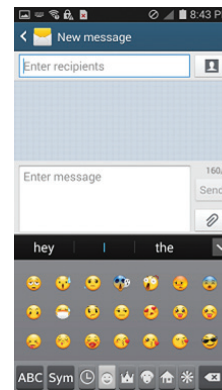

Samsung GALAXY S III

KEY DEVICE ENHANCEMENTS

- Isis Wallet is now preloaded
- 2-second press of period key now inputs the Emoticon
- Lock Screen displays cover file in full view when music is playing

THE FOLLOWING ISSUES HAVE BEEN RESOLVED:

- Bluetooth connectivity with Motospeak updated
- Backup Assistant+ Contacts sync fails have been fixed and connectivity improved
- Dialer App connectivity has been improved
- Read only message sender (not entire message) when using Driving Mode Setting
- Data connectivity has been improved

SCREEN LOCK

- Call, Messaging, Google and Email Icon have been removed
- Camera Icon text size and position has been changed

KEYBOARD

- Set of Emoji icons in Samsung keyboard has been updated

For step-by-step instructions on how to perform the download, please visit www.vzw.com/galaxys3support