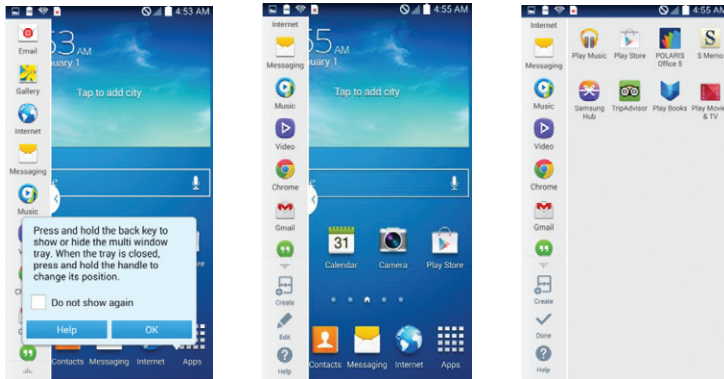

SCREEN LOCK

- Call, Messaging, Google and Email Icon have been removed
- Camera Icon text size and position has been changed

KEYBOARD

- Set of Emoji icons in Samsung keyboard has been updated

For step-by-step instructions on how to perform the download, please visit www.vzw.com/galaxys3support

SAMSUNG GALAXY S III

MULTI-WINDOW

- Multi-Window Tray offers more available apps
 - To access Edit mode, open the Multi-Window Tray, touch More and Edit
- Help Tip now offers pop-up
 - Access with a long-press on back key
- ‘Create Multi-Window Combination’ is now available