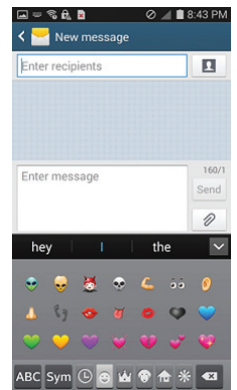

Samsung GALAXY S III

KEY DEVICE ENHANCEMENTS

- Isis Wallet is now preloaded
- 2-second press of period key now inputs the Emoticon
- Lock Screen displays cover file in full view when music is playing

THE FOLLOWING ISSUES HAVE BEEN RESOLVED:

- Bluetooth connectivity with Motospeak updated
- Backup Assistant+ Contacts sync fails have been fixed and connectivity improved
- Dialer App connectivity has been improved
- Read only message sender (not entire message) when using Driving Mode Setting
- Data connectivity has been improved

SCREEN LOCK

- Call, Messaging, Google and Email Icon have been removed
- Camera Icon text size and position has been changed

KEYBOARD

- Set of Emoji icons in Samsung keyboard has been updated

For step-by-step instructions on how to perform the download, please visit www.vzw.com/galaxys3support