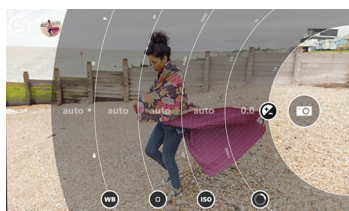

NOKIA LUMIA 822

NOKIA CAMERA APP**

- Combines features from Nokia's Pro Cam with Smart Cam into one app
- Offers additional features including quick access for modes like Best Shot, Action Shot, Motion Focus, Remove Moving Objects, Change Faces.
- Manual mode lets you adjust settings like white balance, focus, ISO, shutter speed, exposure